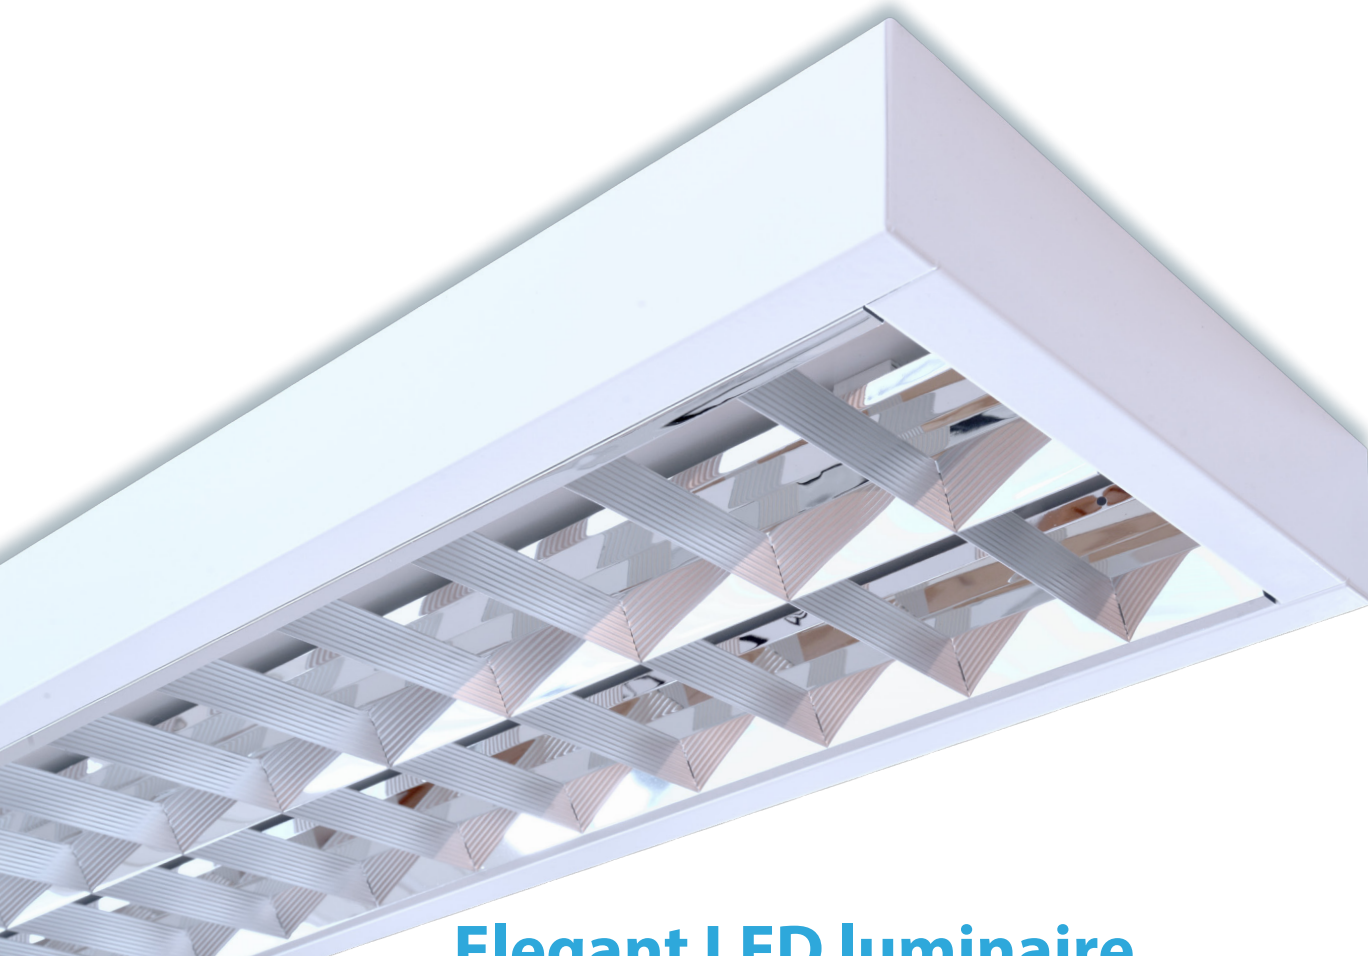

## Elegant LED luminaire for offices and public spaces

### Operating conditions

LED-Uniqa is a LED luminaire with simple and stylish appearance. Typical applications include for example office areas, conference facilities, business premises and other public spaces.

### Installation and maintenance

LED-Uniqa can be suspended or installed with lighting track or directly to the ceiling. The luminaire does not contain separate ballasts, so in addition to normal cleaning, it doesn't require other maintenance than replacing the LED tube when the lifetime has come to its end. Valtavallo LED tubes can be installed and replaced without any electrical work.

## Technical Specifications

Model	LED-Uniqa 120cm		LED-Uniqa 150cm	
Dimensions* (length A x width B x height C, mm)	for 1 LED tube	for 2 LED tubes	for 1 LED tube	for 2 LED tubes
	1240 x 184 x 76	1240 x 320 x 76	1540 x 184 x 76	1540 x 320 x 76
Weight (kg)	3,5	4,92	3,83	5,30
Socket Type	T8/G13			
Input Voltage	230 V AC, 50/60 Hz			
Protection	IP20			
Housing material	White steel sheet			
Cover material	Aluminium louvre, high-gloss/matt			
Warranty	5 years			
Connection	5 x 1,5 mm <sup>2</sup> or 5 x 2,5 mm <sup>2</sup> . Through-wiring available by request. Cable clamps at both ends of the luminaire as well as at the bottom of the luminaire at both ends of the luminaire.			
Installation	Installation on a lighting track or directly to the ceiling. Suspended: Wire length of 90cm in a one-tube luminaire, wire length of 80cm in a twin tube luminaire.			
Accessories	Emergency light unit			
Additional information	Available also in 60 cm, for one or two LED tubes. Applicable for LED tubes, can not be used with traditional fluorescent tubes. Emergency versions available upon request. Valtavalo LED tubes to be ordered separately.			